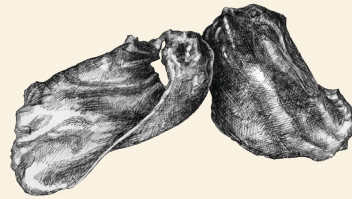

ESSENTIAL COW DELIGHTS 2PCS

2 GIANT ears in a bag. That's it. This delight completely follows our BOF principle, and it is the perfect chewing treat for virtually all dogs.

NAME: ESSENTIAL COW DELIGHTS

TYPE OF FOOD: Treat

DESCRIPTION: Complementary food for dogs

COMPOSITION: Dried cow ears

FEEDING GUIDE

Serve as a treat or reward at any time, to supplement a balanced diet. Always provide fresh water and keep your dog company while the treat is enjoyed.

ANALYTICAL CONSTITUENTS

Crude protein	82.0%
Moisture	11.2%
Crude ash	3.9%
Crude fat	2.9%
Crude fibre	1.2%

DIMENSIONS & LONGEVITY

Size: 16-20 CM

Storage: Dry and out of sunlight

Shelf Life: 18 months

ADDITIVES: None